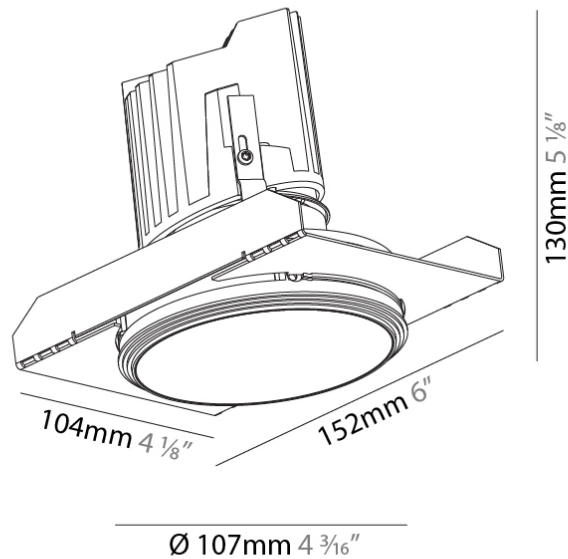

ELECTRICAL

Lamp Type: LED (Zhaga Standard)
Input Wattage (W): 13
Total Output Wattage (W): 11.8
Dimming: Tri-Mode (Non-Dimming and Phase Dimming (120Vac only) and 0-10V Dimming)
Driver Included: No
Driver Location: Recessed Housing
Driver Type: Constant Current - Universal
Driver Class: Class 2
Housing: See components
Input Voltage (V): 120 - 277
Constant Current (MA): 350

LED

Number of LEDs: 1
Color Temperature (°K): 2700 / 3000 / 3500 / 4000
Max. Delivered Lumen (lm): 876 / 909 / 955 / 974
Nominal Lumen (lm): 1304 / 1352 / 1421 / 1450
CRI: >90 CRI
Efficiency (%): 87.9 / 88.4 / 87.9
Lamp Life (hrs): 50000
Upon Request: RGB-W Tunable White Special Color Temperature Special LED

OPTICAL

Reflector°: 18 / 42 / 60
Optic°: Lens Pack - No Lens / Linear Spread Lens / Honeycomb / Spread Lens
Upon Request: Special Beam Angles

RATINGS AND CERTIFICATIONS

382, F 416-247-9319, www.zaneen.com

Created by Intertek for North American Standards at the end of the existing Model #. For assistance on 'custom' specifications, contact zteam@zaneen.com. In a constant effort to supply the best product, we reserve the right to change specifications or materials without notice. The most recent specification sheets are found at zaneen.com

IP rating: IP20