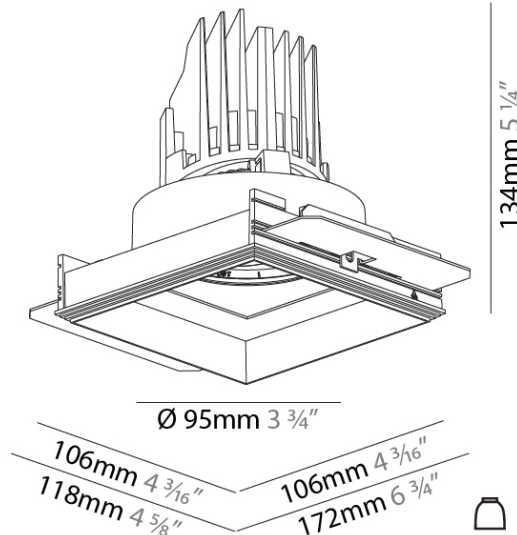

ELECTRICAL

Lamp Type: LED (Zhaga Standard)
Input Wattage (W): 15.5
Total Output Wattage (W): 14.5
Dimming: Tri-Mode (Non-Dimming and Phase Dimming (120Vac only) and 0-10V Dimming)
Driver Included: No
Driver Location: Recessed Housing
Driver Type: Constant Current - Universal
Driver Class: Class 2
Housing: See components
Input Voltage (V): 120 - 277
Constant Current (MA): 500

LED

Number of LEDs: 1
[Color Temperature (°K): 2700 / 3000 / 3500 / 4000](#)
Max. Delivered Lumen (lm): 940 / 980 / 1029 / 1050
Nominal Lumen (lm): 1386 / 1438 / 1511 / 1542
CRI: >90 CRI
Efficiency (%): 87.9 / 88.4 / 87.9
Lamp Life (hrs): 50000
Upon Request: RGB-W Tunable White Special Color Temperature
Special LED

OPTICAL

[Reflector°: 20 / 40 / 60](#)
Adjustability: Rotational 355°; Tilt 30°
Upon Request: Special Beam Angles

RATINGS AND CERTIFICATIONS

Available for international specifications by adding "INT" at the end of the existing Model #. For assistance on 'custom' specifications, contact zteam@zaneen.com.
Certified By: Certified for North American Standards
In a constant effort to supply the best product, we reserve the right to change specifications or materials without notice. The most recent specification sheets are found at zaneen.com
IP rating: IP20